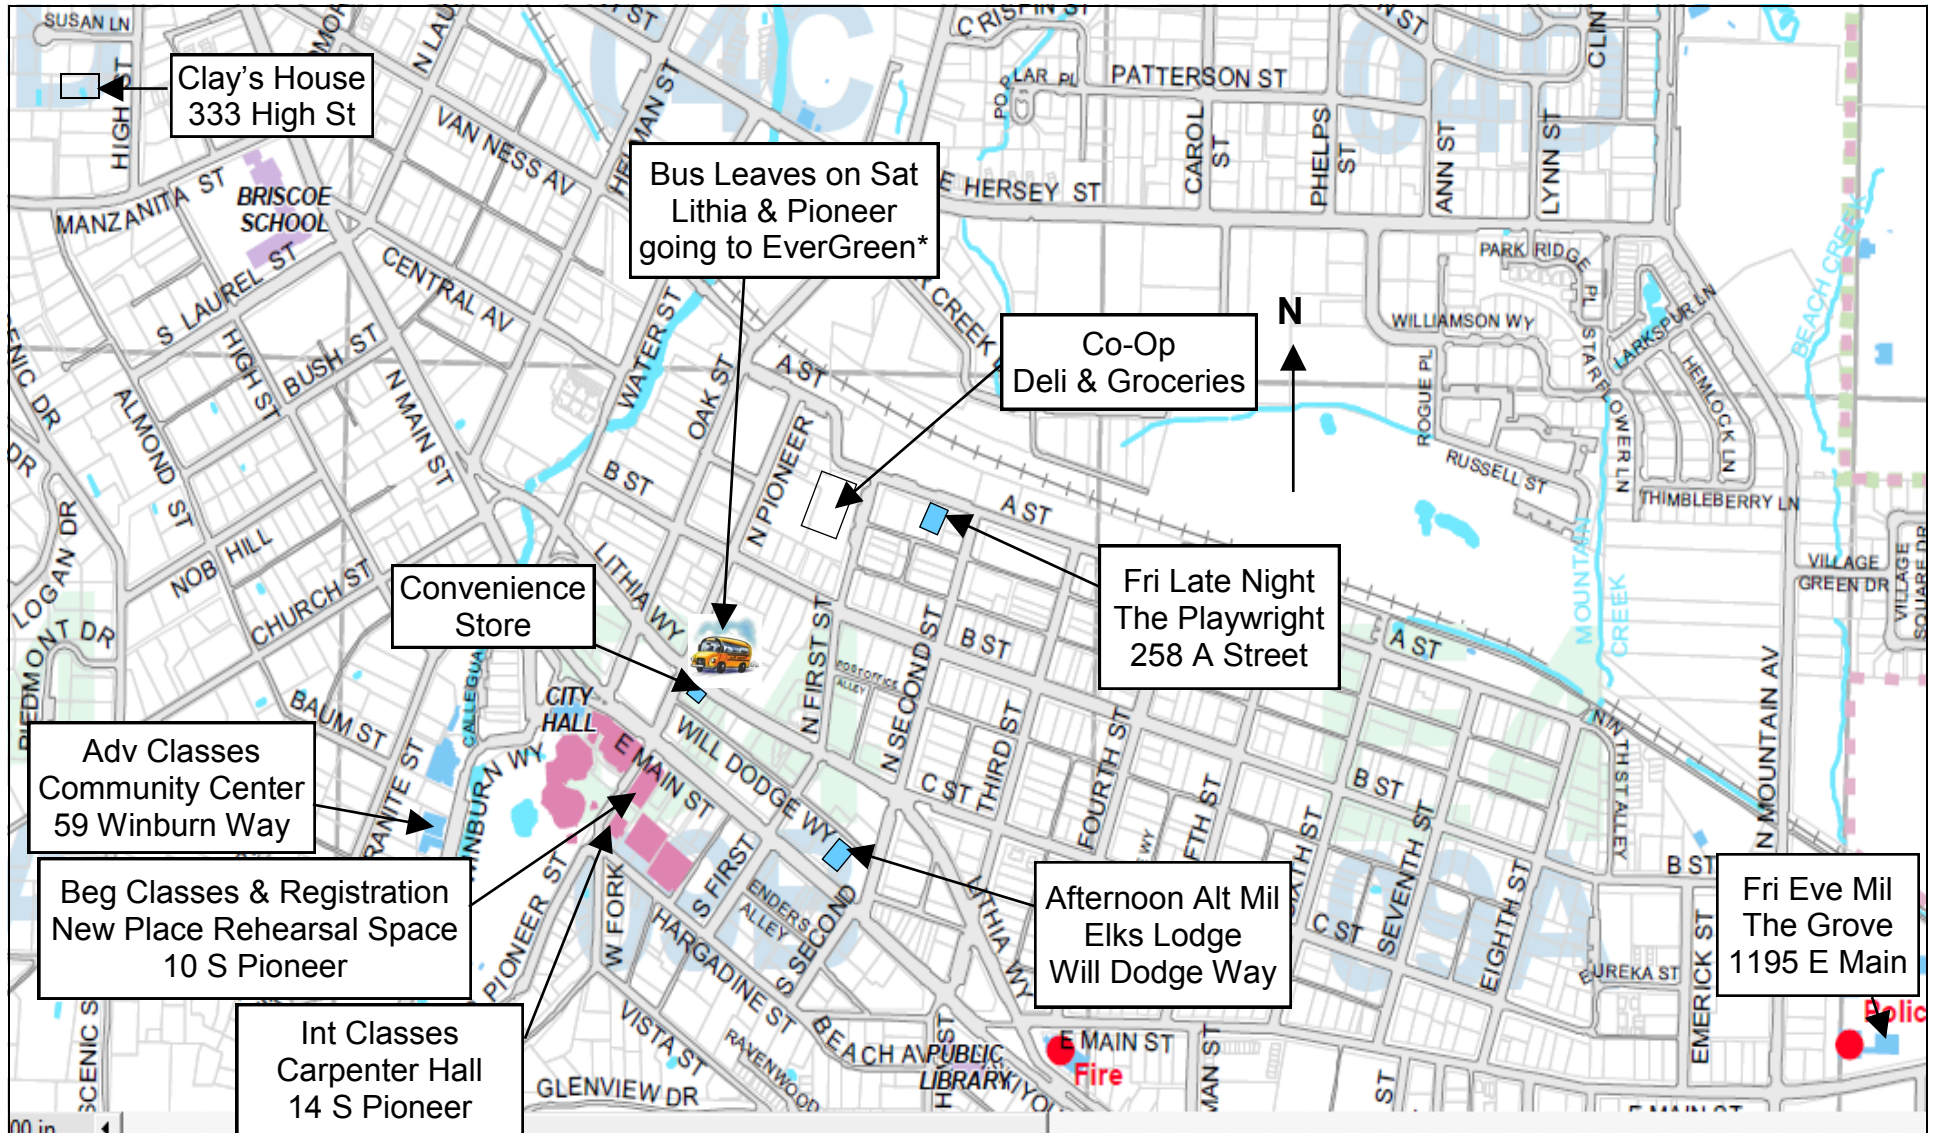

Ashland Tango Venues

1.0 Mile

* Free yellow school bus to Evergreen, 6088 Crater Lake Ave, Central Point departs Saturday Nov 26 from intersection of Lithia & N Pioneer at 7:30p, 9:00p, 10:30p, 12:45a & 2:15a; and leaves Evergreen for return trip at 8:15p, 9:45p, midnight, 1:30a & 3:15a.